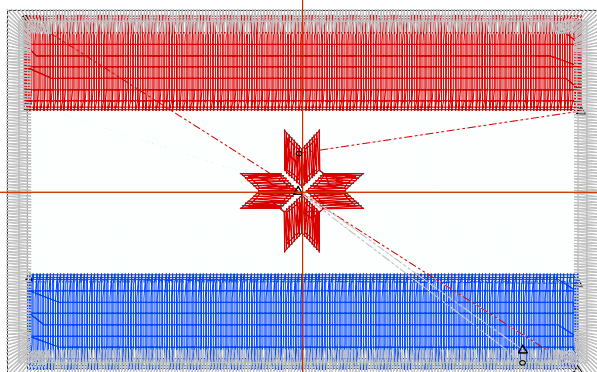

**Approval Sheet**

Wilcom EmbroideryStudio - Designing

Design: **Mordoviya50x80**

Title:

Height: 48.4 mm  
Width: 78.4 mm  
Colors: 4  
Colorway: Colorway 1  
Zoom: 1:1

Product type:  
Product:  
Total qty:  
Product colors:  
Position:

Height: 48.4 mm

Width: 78.4 mm

Colors: 4

Colorway: Colorway 1

Zoom: 1:1

Machine format: Tajima  
 Color changes: 3  
 Stops: 4  
 Trims: 5  
 Appliqués: 0  
 Left: 39.2 mm  
 Right: 39.2 mm  
 Up: 24.2 mm  
 Down: 24.2 mm  
 EndX: 0.0 mm  
 EndY: 0.0 mm  
 Area: 3794.6 mm<sup>2</sup>  
 Max stitch: 6.6 mm  
 Min stitch: 0.3 mm  
 Max jump: 6.6 mm  
 Total thread: 50.14m  
 Total bobbin: 20.16m

Stop Sequence:

#	N#	Color	St.	Code	Name	Chart
1.	2		2 889		Белый	
2.	3		1 633		Синий	
3.	4		1 966		Красный	
4.	1		1 374		Серый	

**Color Film**

Wilcom EmbroideryStudio - Designing

Design: **Mordoviya50x80**

Title:

Stitches: **7 864**

Height: **48.4 mm**

Width: **78.4 mm**

Colors: **4**

Colorway: **Colorway 1**

Zoom: **0.74**

**Stop #: 1**  
**Element:**  
**Code:**  
**Name: Белый**  
**Chart:**  
**Stitches: 2 889**  
**Thread used: 19.32m**